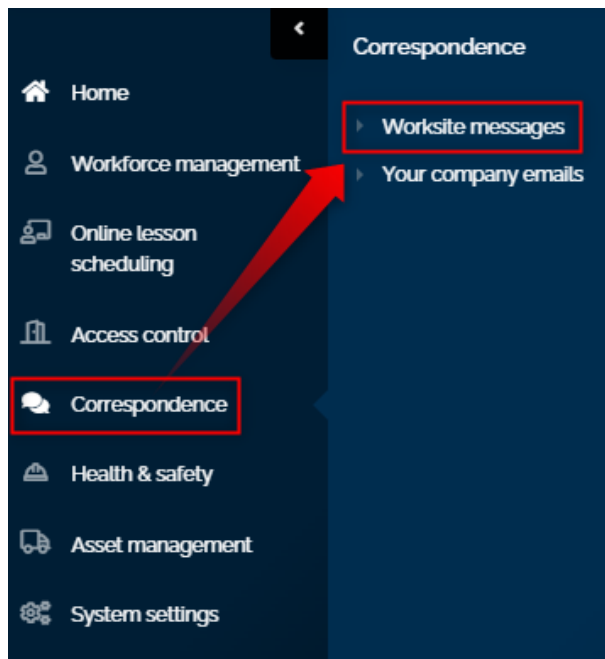

Correspondence -Worksite Messages

Manage your Company

Author: J-Pee De Guzman

Product: EPP WFM

Worksite Messages are the messages/emails sent to your company from the worksites. This feature can be accessed via the left side menu of the EPP Contractor Portal, by clicking **Correspondence** → **Worksite Messages**.

Current Messages

These messages are the messages that need attention. You need to open, read, and confirm if confirmation is required. Some messages don't require confirmation and/or response.

Worksite messages ²
Messages sent to your company from worksites