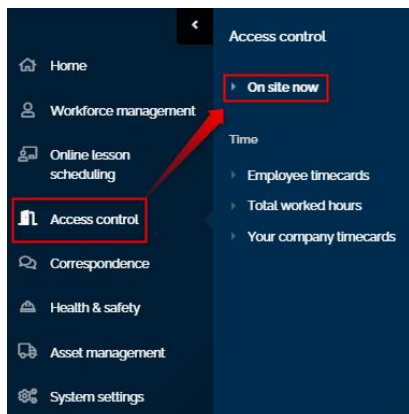

Access Control – On Site Now

Manage your Company

Author: J-Pee De Guzman

Product: EPP WFM

On site now

The on site now report provides a quick and easy overview of people who are currently onsite. The report page allows the company users to view and monitor their own employees in real-time, such as recent alerts and the last 24 hours onsite.

The following information is displayed in the report:

- Employee Name and Damstra ID
- Alert
- Worksite
- Location
- Punch in
- Department

The page will also display the total number of people onsite, total alerts raised recently, total locations, worksites, and departments. All types of access can be accessed by this feature. From the left side menu, click Access Control → On site now.